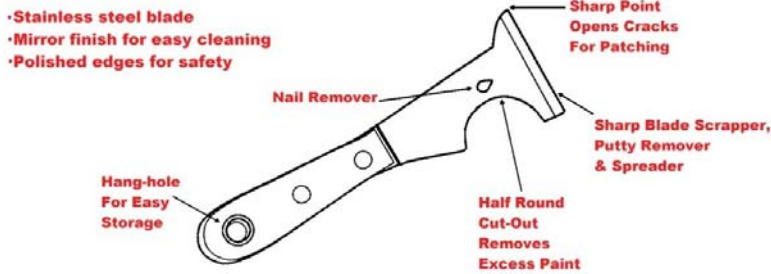

SUNDRIES

238T 5-in-1 Scraper

Mix-N-Measure

Made out of Plastic

<u>Part #</u>	<u>Size</u>
S506	1 qt
S508	2 1/2 qt
S510	5 qt

Stiff Scraper

Description of Scraper

Removes Rust, loose paint, Spreads spackle, putty, tuck-point, etc.
 Balanced full-grip high impact handle

Part #
T300S

Swivel Paint Can Hook

Description of Hook

All Purpose
 Heavy Duty
 Swivel Clip
 Chrome Plated

Solid construction for one gallon paint can or buckets
 Holds paint can securely on all types of ladders